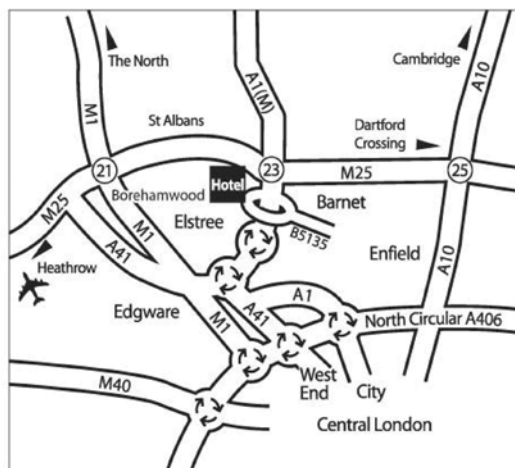

## **GEO-12** **a world of Geomatics and GIS innovations**

**21 & 22 March 2012 @ Holiday Inn, London-Elstree**

The Holiday Inn London Elstree is perfectly located to travel to by road and rail. Located on the A1 Just minutes from Eltree – Borehamwood train station and only two miles from junction 23 of the M25.

For further information, please click here

<http://www.holidayinn.com/hotels/us/en/london/lonet/hoteldetail/directions>

#### **Location**

- Road: M25 Jct 23 to A1 (London) to A5135
- Rail: Elstree and Borehamwood Station 2 miles
- Air: Heathrow Airport 30 miles; Luton Airport 25 miles

**By Road:** The Holiday Inn is extremely easy to find. From the M25, leave at Junction 23 and travel one exit south on the A1 to the Elstree/Barnet junction (A5135). Cross over the motorway and you will see the hotel immediately on the west side. Travelling from the south, from Apex Corner join the A1, cross over the roundabout at Sterling Corner and the Elstree/Barnet junction is the next junction you will come to. The hotel is visible from the A1(M) on the lefthand side heading north.

**By Public Transport:** Elstree & Borehamwood Station is served by up to 5 trains an hour from London St Pancras International. The Holiday Inn is approximately 2kms from the station. The numbers 107 and 398 buses from the station pass by the Holiday Inn. The No 107 Bus also passes High Barnet tube station and New Barnet rail station (trains from London Kings Cross).